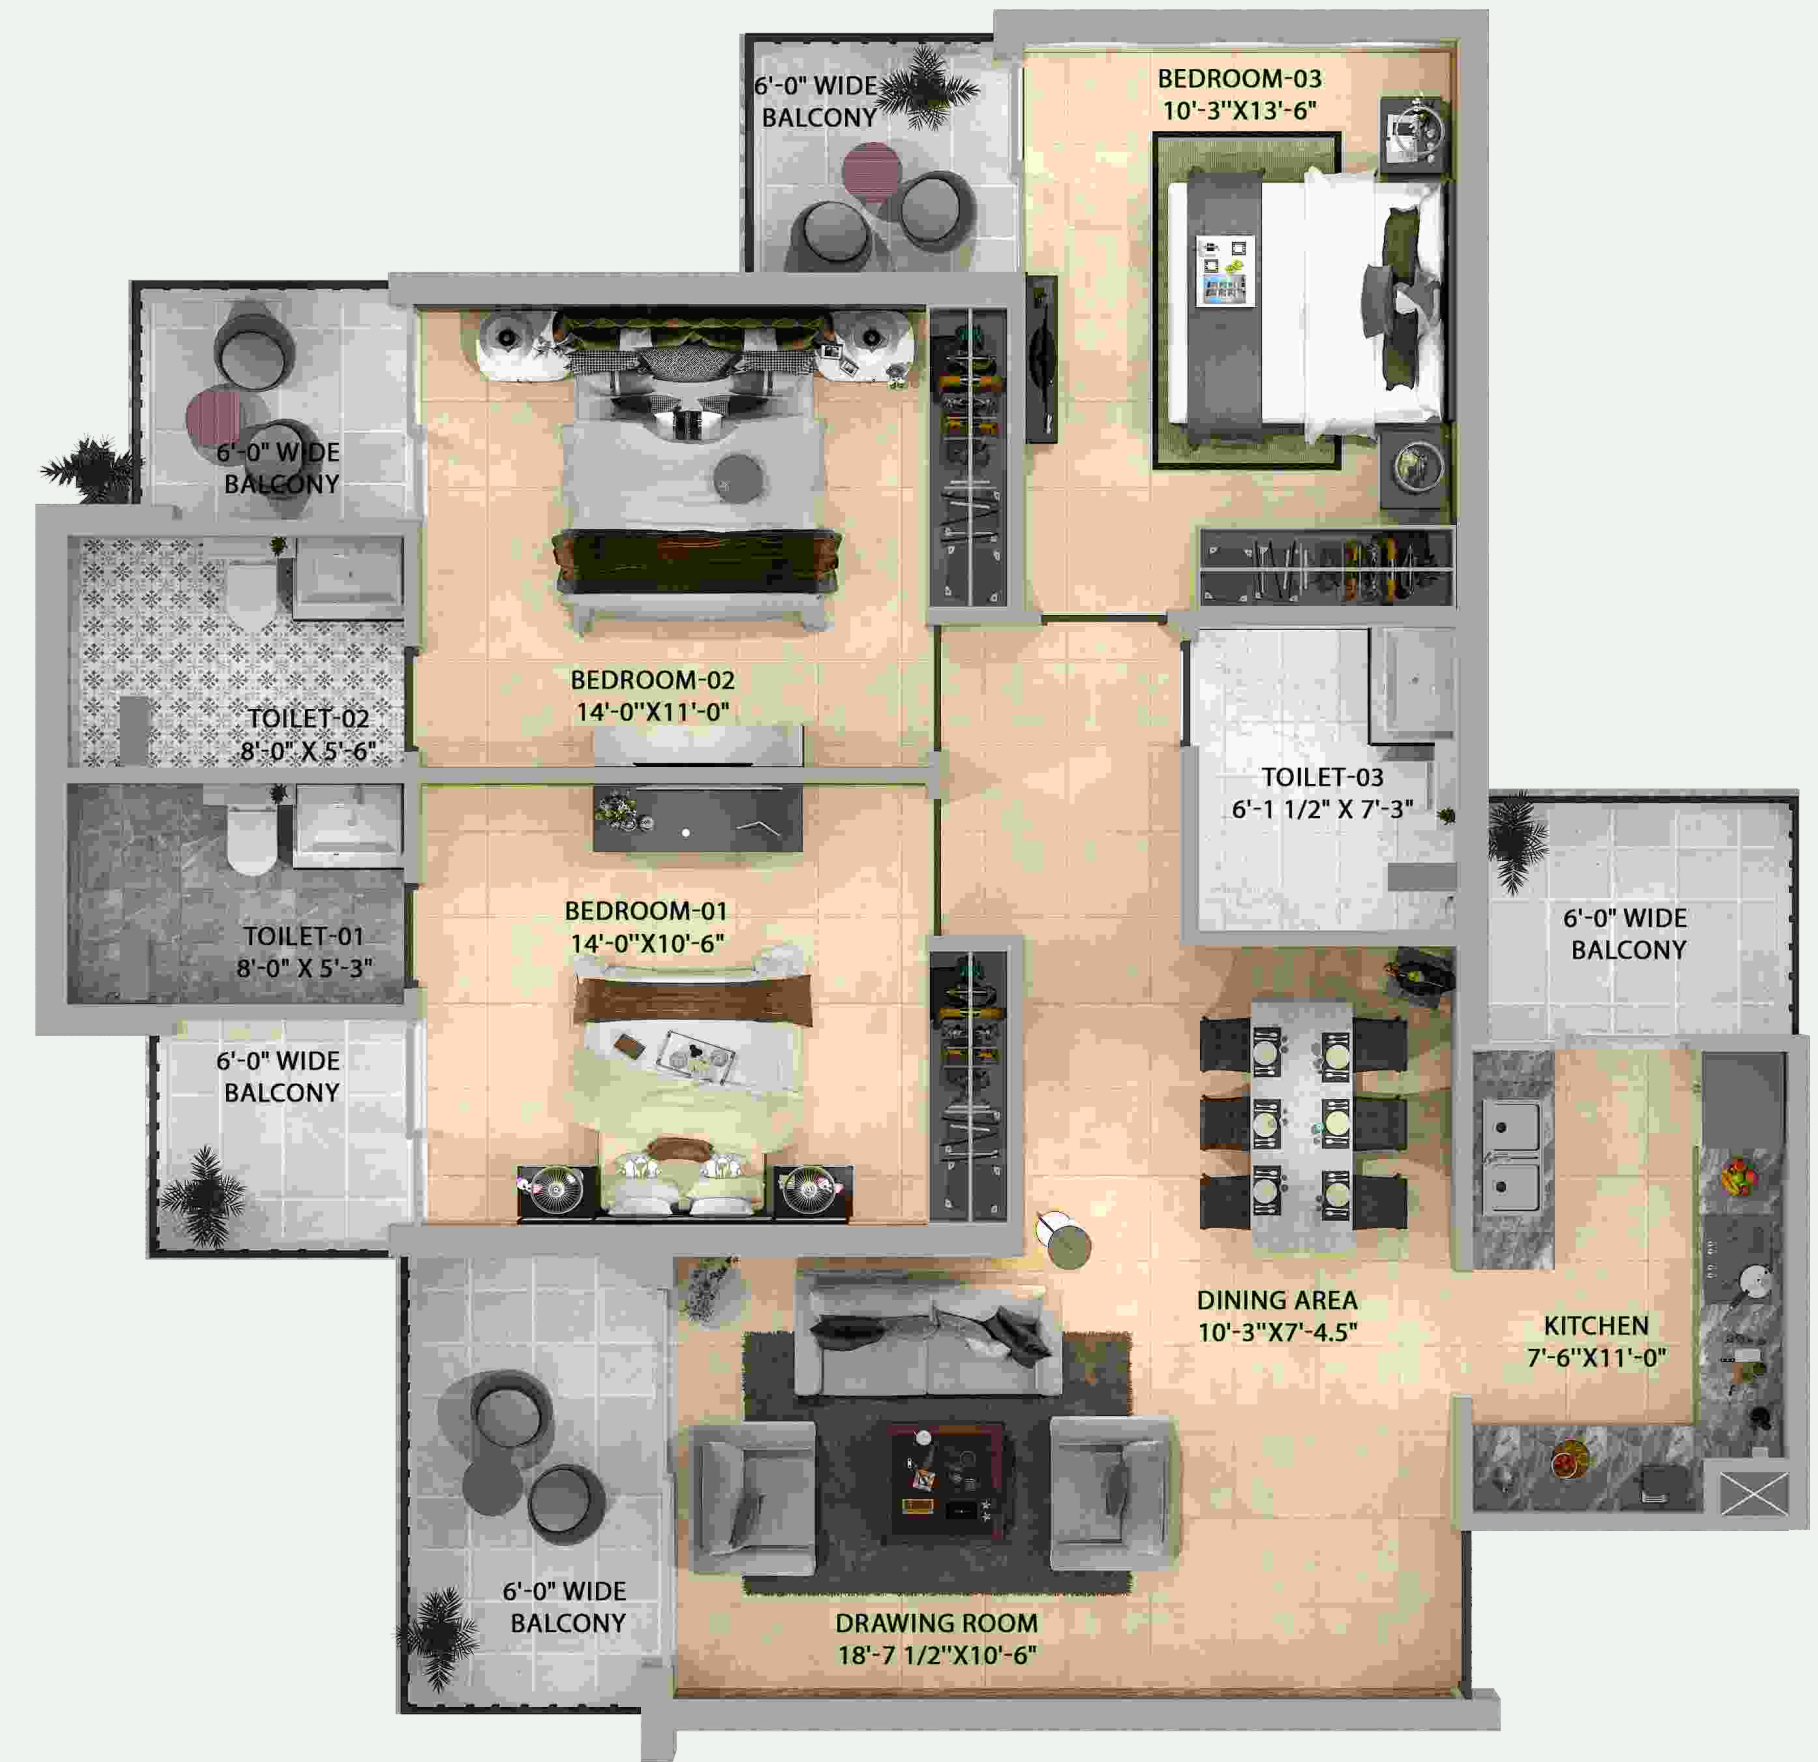

SITE PLAN

3 BHK APARTMENT

UNIT AREA : 1695 SQFT
 TOTAL AREA : 1895 SQ. FT

CLUSTER PLAN FOR TOWER D (1895 SQ FT)

3 BHK APARTMENT

UNIT AREA : 1622 SQ. FT
TOTAL AREA : 1822 SQFT

UNIT AREA : 1545 SQ. FT
TOTAL AREA : 1745 SQFT

CLUSTER PLAN FOR TOWER A&B (1745 SQ. FT.)

Convenience of luxury, an abode of serenity yet within the city

Project Amenities

- Gated & Secure Community
- 3 Tier Security with CCTV
- 24X7 Power Back Up & Water Supply
- Ample Car Parking (Basement & Stilt)
- Lush Green Area
- Kids Play Zone
- Jogging Track
- Badminton Court
- Elder's Friendly Park
- Open Amphitheater
- Modular Kitchen with Chimney & RO
- Smart Digital Lock
- False Ceiling

Club Highlights

- Banquet Hall
- Indoor Games
- Well Equipped Gymnasium
- Swimming Pool

LOCATION MAP

Distances

Amcare Hospital - 1 km

Kidzee School - 1.5 km

Best Price - 1.5 km

D-Mart - 2 km