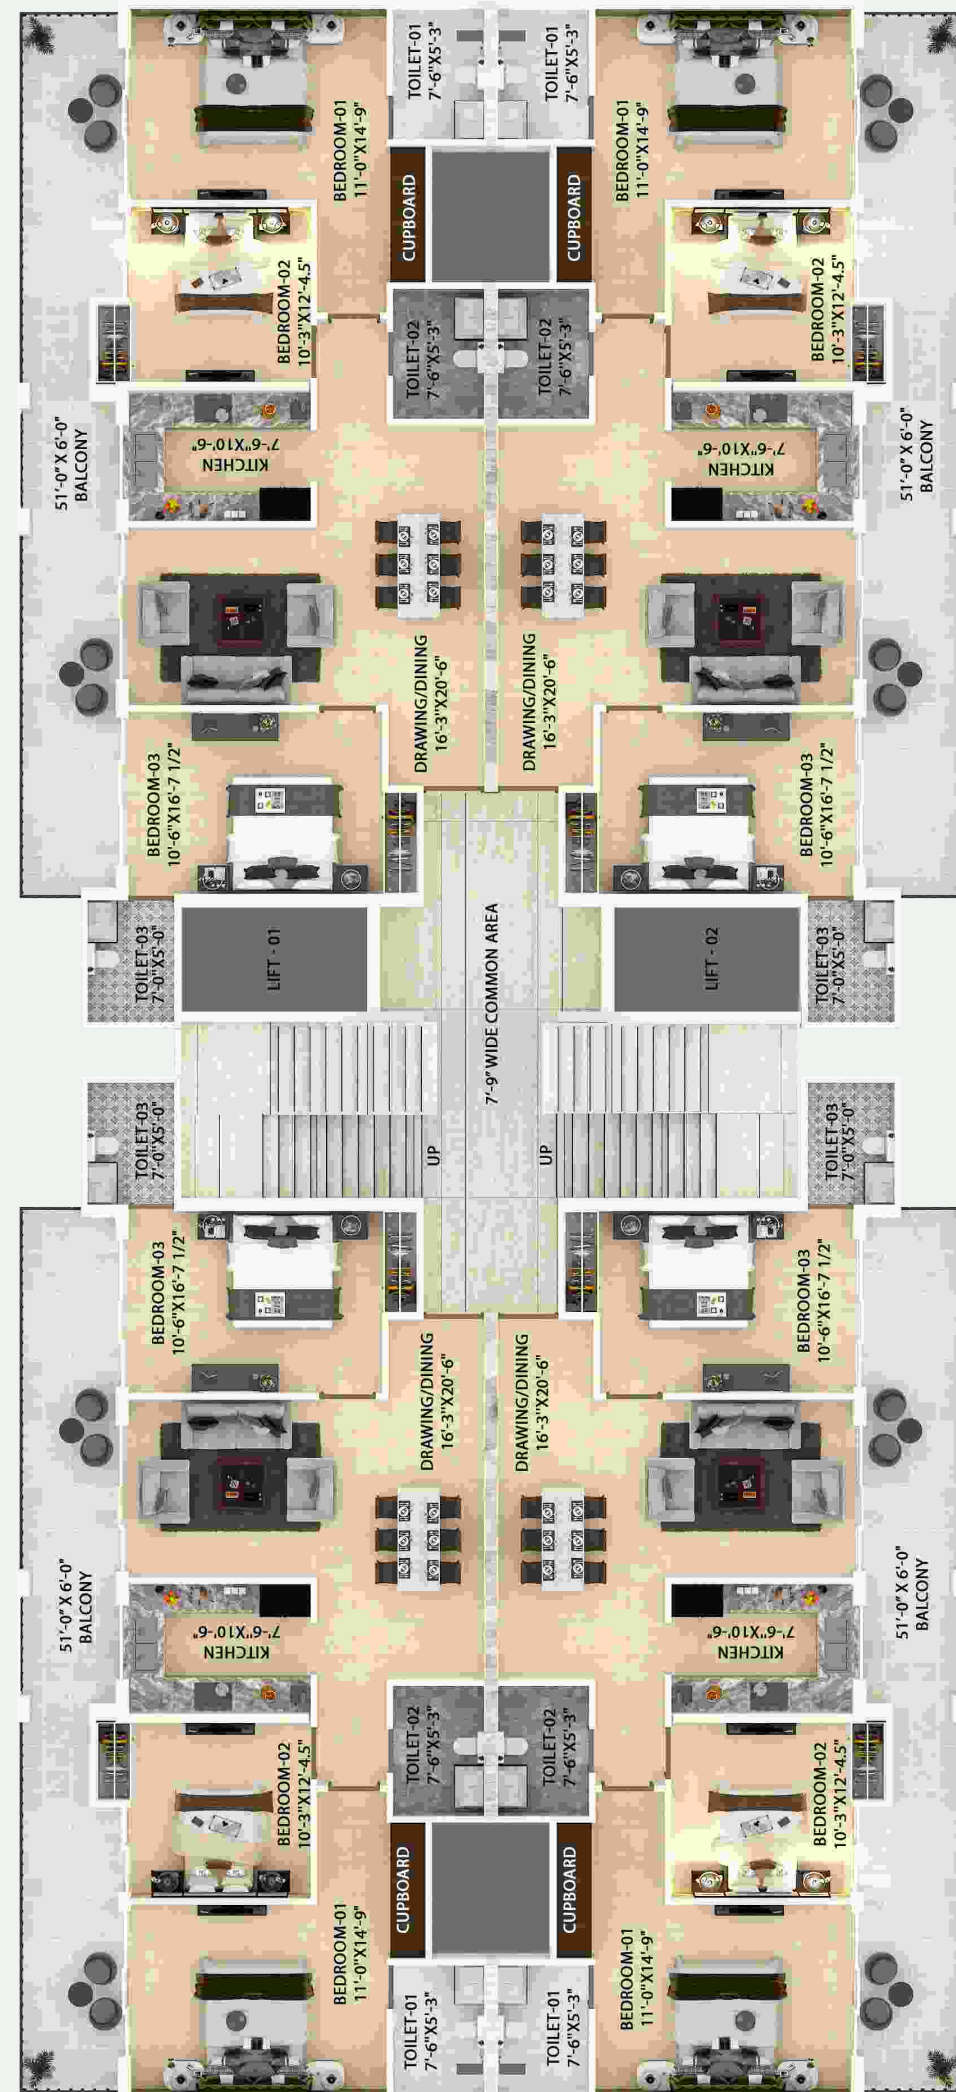

SITE PLAN

3 BHK APARTMENT

UNIT AREA : 1695 SQFT
 TOTAL AREA : 1895 SQ. FT

CLUSTER PLAN FOR TOWER D (1895 SQ FT)

3 BHK APARTMENT

UNIT AREA : 1622 SQ. FT
TOTAL AREA : 1822 SQFT

UNIT AREA : 1545 SQ. FT
TOTAL AREA : 1745 SQFT

CLUSTER PLAN FOR TOWER A&B (1745 SQ. FT.)

Convenience of luxury, an abode of serenity yet within the city

Project Amenities

- Gated & Secure Community
- 3 Tier Security with CCTV
- 24X7 Power Back Up & Water Supply
- Ample Car Parking (Basement & Stilt)
- Lush Green Area
- Kids Play Zone
- Jogging Track
- Badminton Court
- Elder's Friendly Park
- Open Amphitheater
- Modular Kitchen with Chimney & RO
- Smart Digital Lock
- False Ceiling

Club Highlights

- Banquet Hall
- Indoor Games
- Well Equipped Gymnasium
- Swimming Pool

LOCATION MAP

Distances

Amcare Hospital - 1 km

Kidzee School - 1.5 km

Best Price - 1.5 km

D-Mart - 2 km