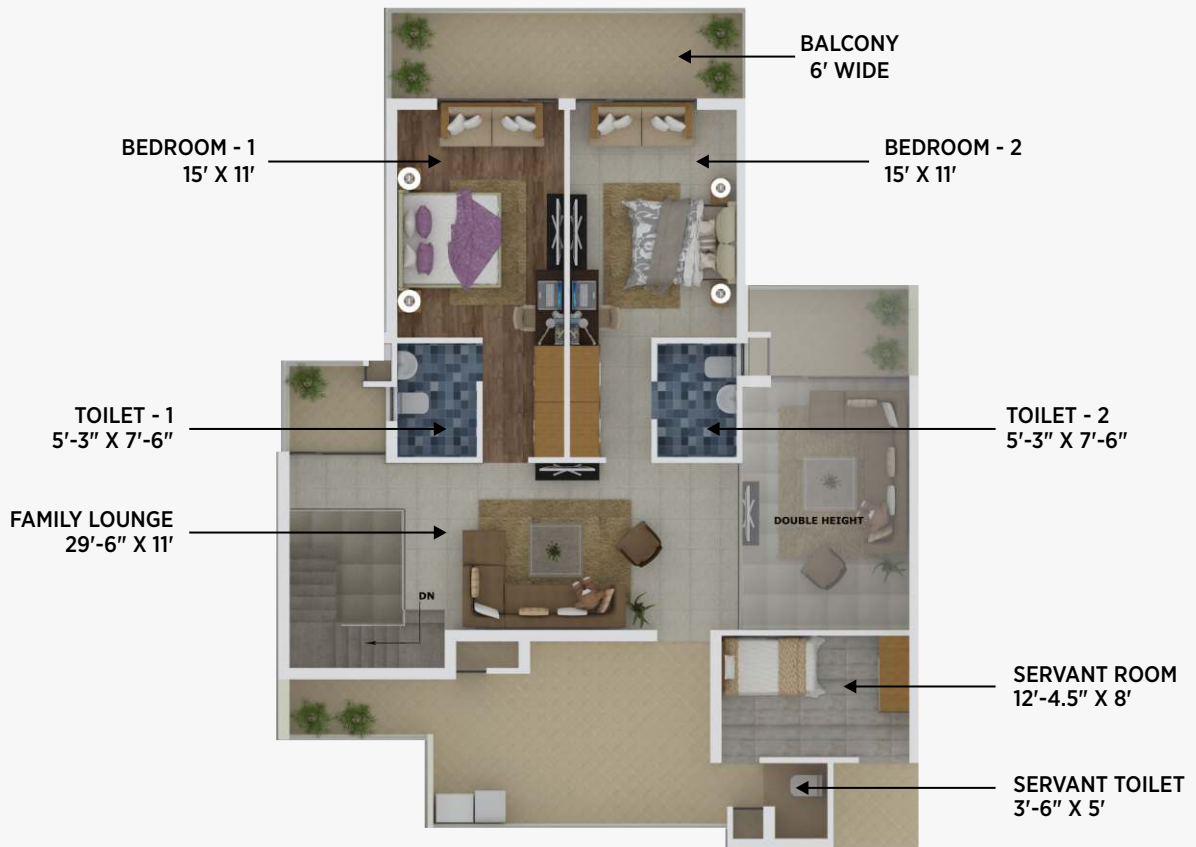

# FLOOR PLAN - LOWER DUPLEX

Super Area 3995 Sq. Ft. | Unit 1533.07 Sq. Ft. | Circulation 359.6 Sq. Ft. | Balcony 821.36 Sq. Ft.

# FLOOR PLAN - UPPER DUPLEX

Super Area 3995 Sq. Ft. | Unit 1280.68 Sq. Ft.