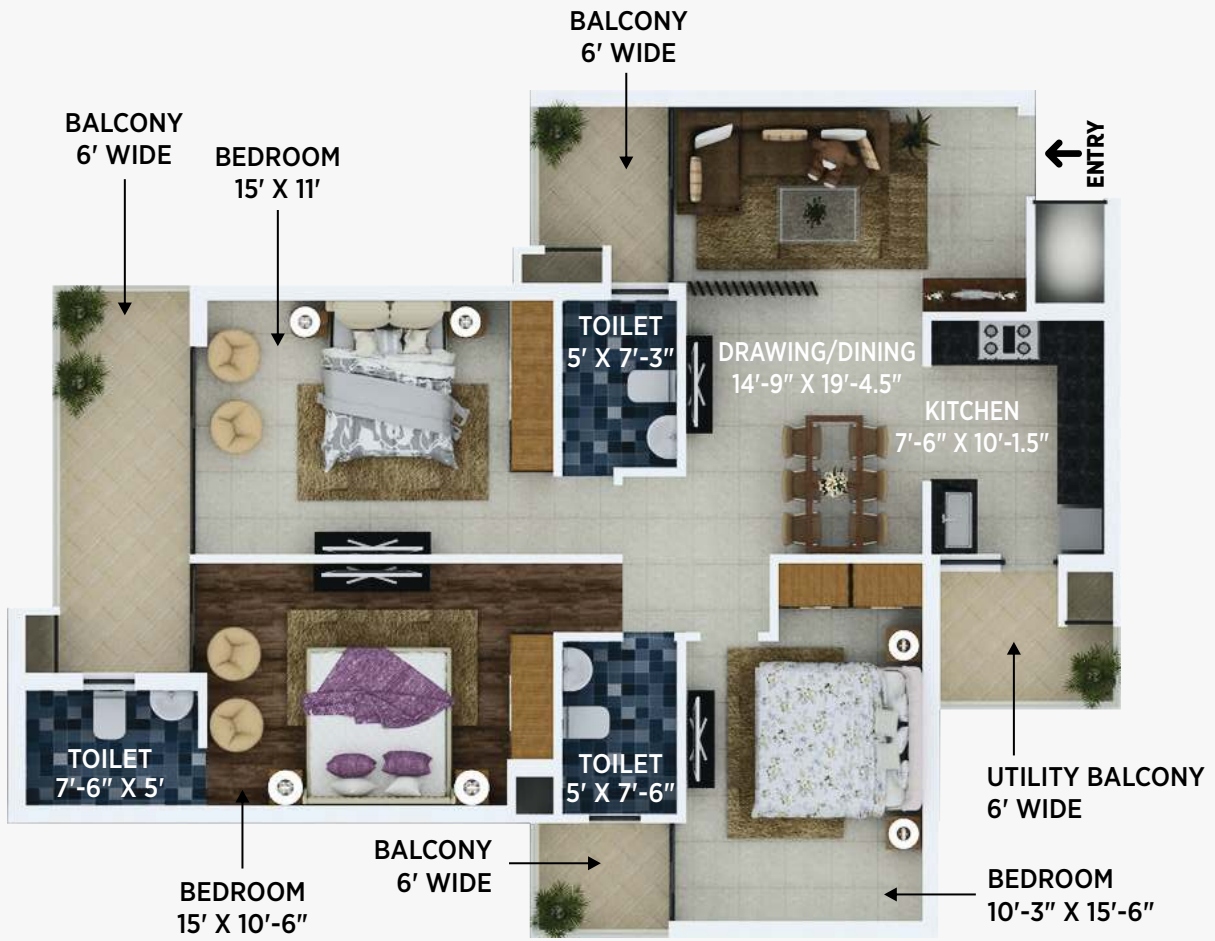

FLOOR PLAN - 3BHK

Super Area 1638 Sq. Ft. | Unit 1195 Sq. Ft. | Circulation 231 Sq. Ft. | Balcony 212 Sq. Ft.