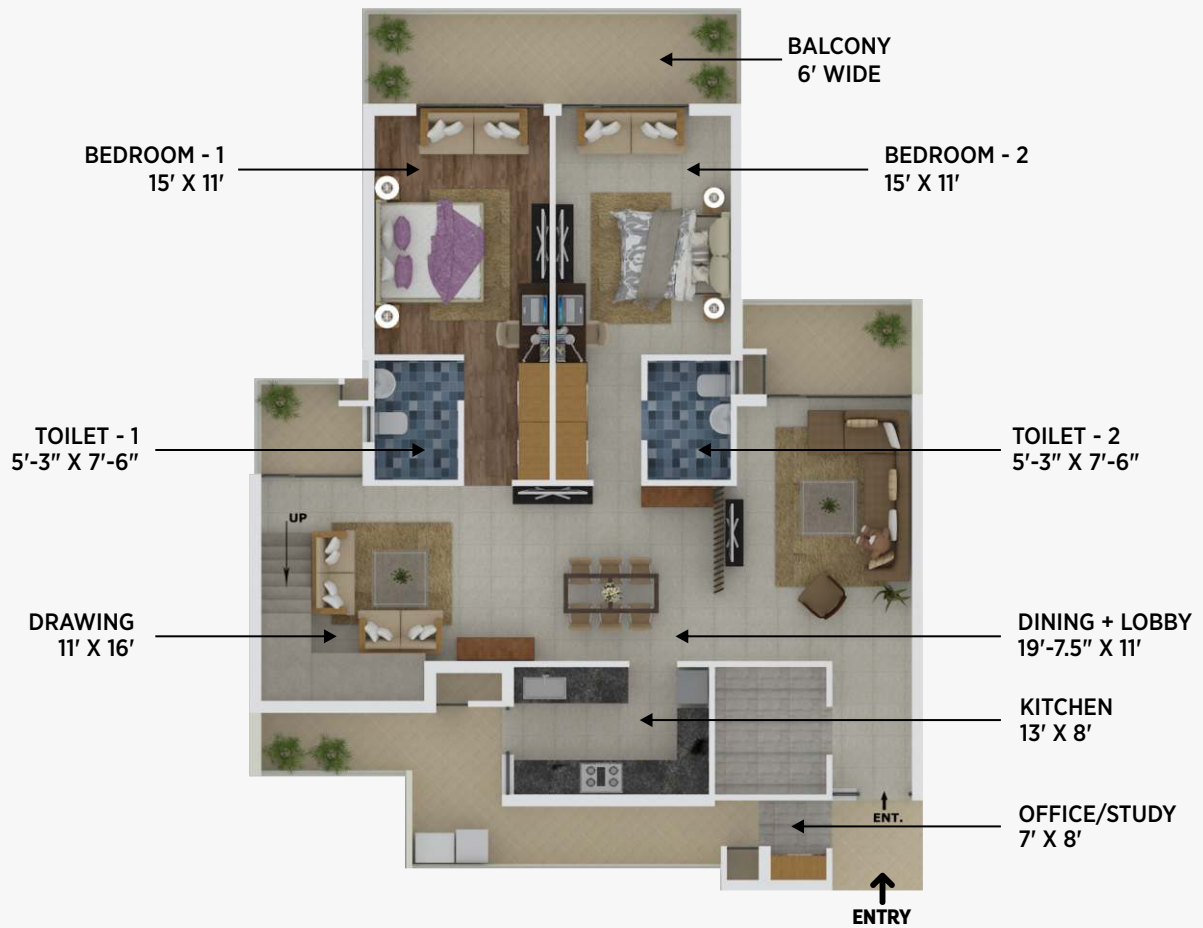

FLOOR PLAN - LOWER DUPLEX

Super Area 3995 Sq. Ft. | Unit 1533.07 Sq. Ft. | Circulation 359.6 Sq. Ft. | Balcony 821.36 Sq. Ft.