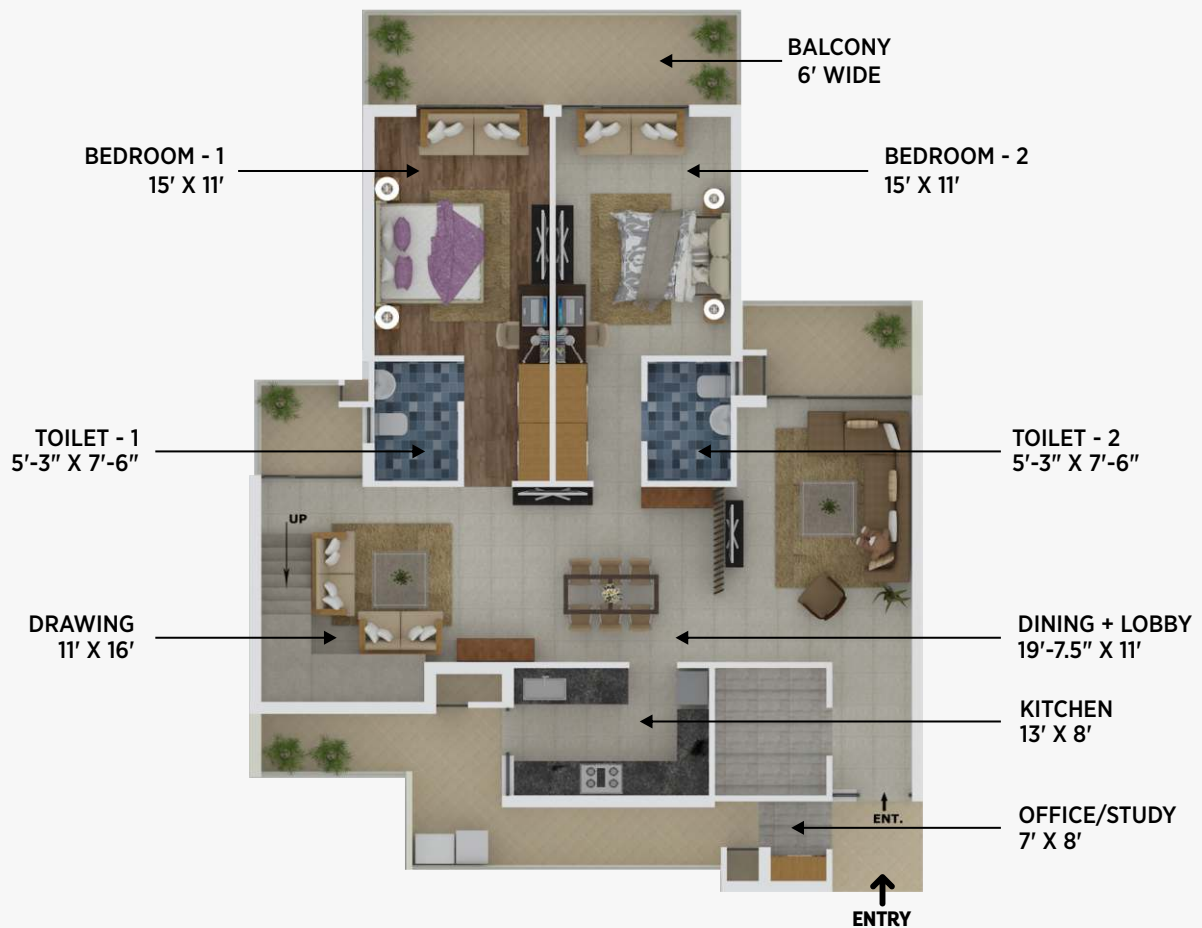

FLOOR PLAN - LOWER PENTHOUSE

Super Area 3995 + 1253 Sq. Ft. | Unit 1533.07 Sq. Ft. | Circulation 359.6 Sq. Ft. | Balcony 821.36 Sq. Ft.