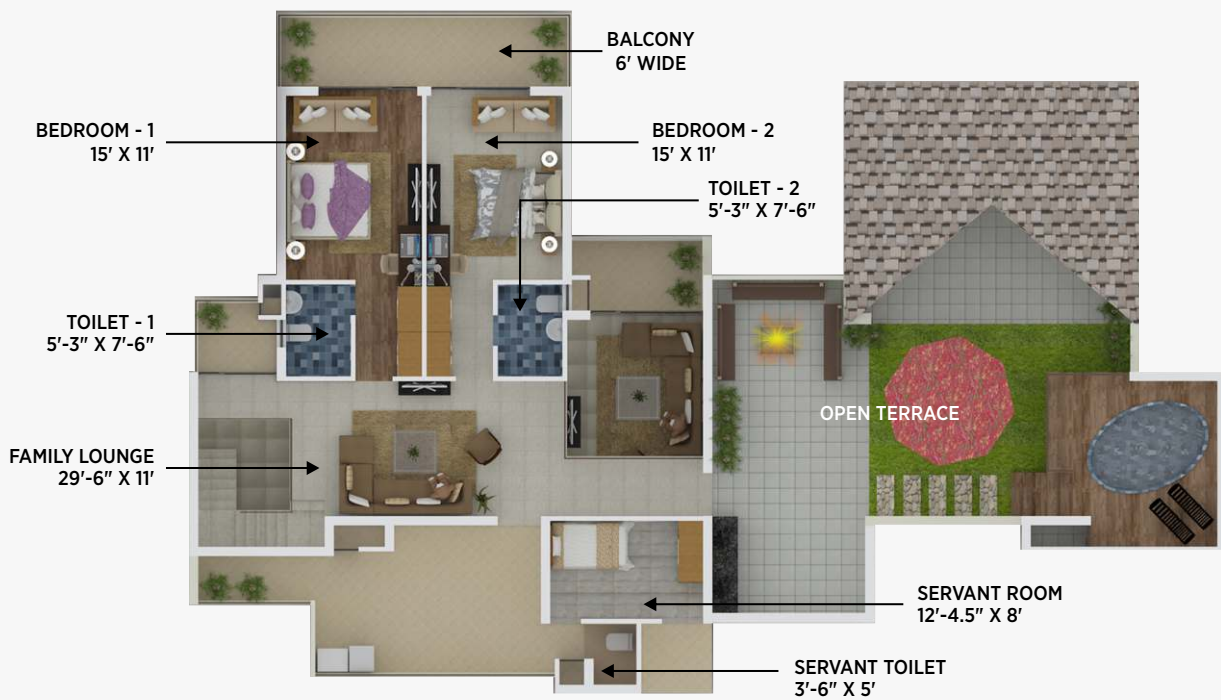

FLOOR PLAN - UPPER PENTHOUSE WITH TERRACE

Super Area 3995 + 1253 Sq. Ft. | Unit 1375 Sq. Ft. | Terrace 1253 Sq. Ft.